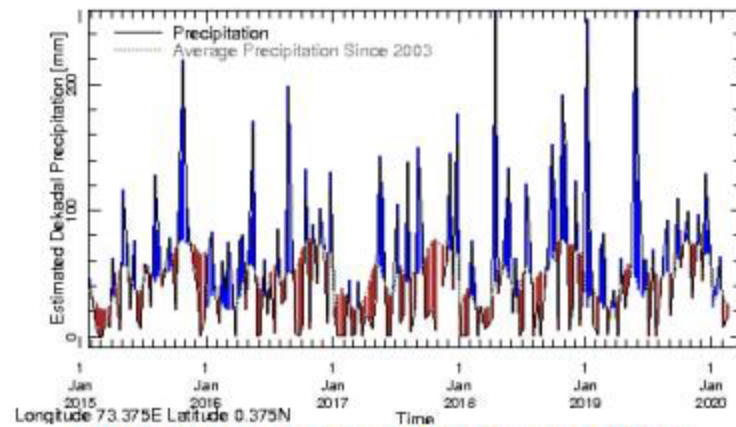

Longitude 73.375E Latitude 0.375N

Rainfall in the current year (black) compared to rainfall in previous 5 years

Longitude 73.375E Latitude 0.375N

Rainfall of past 365 days (black) compared to average rainfall since 2003.

Longitude 73.375E Latitude 0.375N

Rainfall in the past 5 years with above-average rainfall hatched in blue and below-average hatched in brown