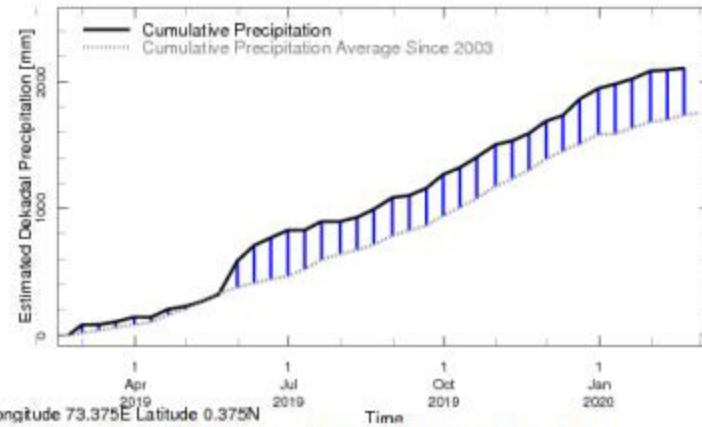

Longitude 73.375E Latitude 0.375N

Rainfall in the current year (black) compared to rainfall in previous 5 years

Longitude 73.375E Latitude 0.375N

Rainfall of past 365 days (black) compared to average rainfall since 2003.

Longitude 73.375E Latitude 0.375N

Rainfall in the past 5 years with above-average rainfall hatched in blue and below-average hatched in brown