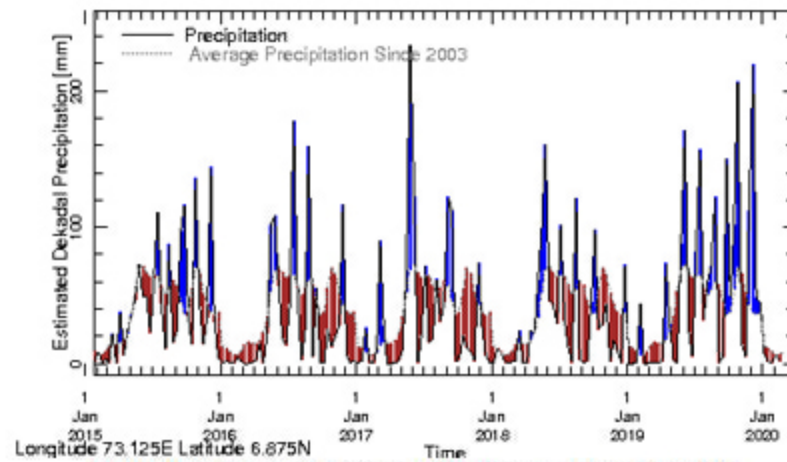

Longitude 73.125E Latitude 6.875N

**Rainfall in the current year (black) compared to rainfall in previous 5 years**

Longitude 73.125E Latitude 6.875N

**Rainfall of past 365 days (black) compared to average rainfall since 2003.**

Longitude 73.125E Latitude 6.875N

**Rainfall in the past 5 years with above-average rainfall hatched in blue and below-average hatched in brown**