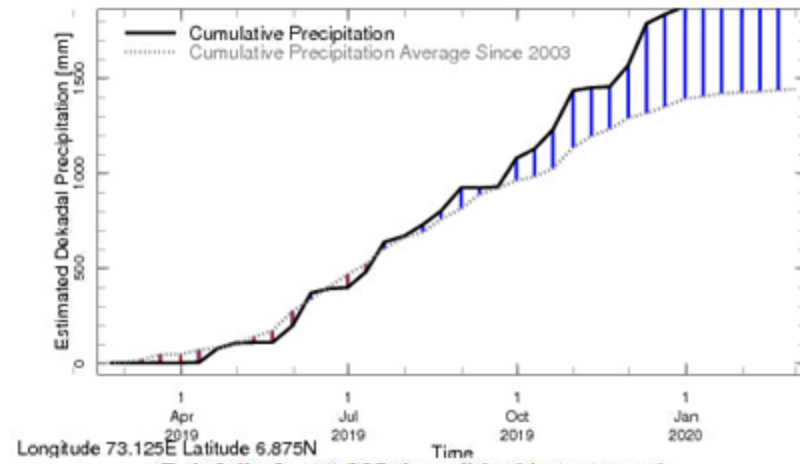

Longitude 73.125E Latitude 6.875N

**Rainfall in the current year (black) compared to rainfall in previous 5 years**

Longitude 73.125E Latitude 6.875N

**Rainfall of past 365 days (black) compared to average rainfall since 2003.**

Longitude 73.125E Latitude 6.875N

**Rainfall in the past 5 years with above-average rainfall hatched in blue and below-average hatched in brown**