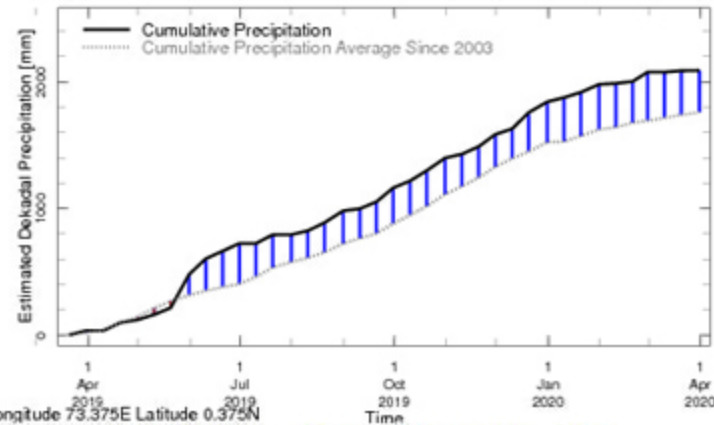

Longitude 73.375E Latitude 0.375N

Rainfall in the current year (black) compared to rainfall in previous 5 years

Longitude 73.375E Latitude 0.375N

Rainfall of past 365 days (black) compared to average rainfall since 2003.

Longitude 73.375E Latitude 0.375N

Rainfall in the past 5 years with above-average rainfall hatched in blue and below-average hatched in brown