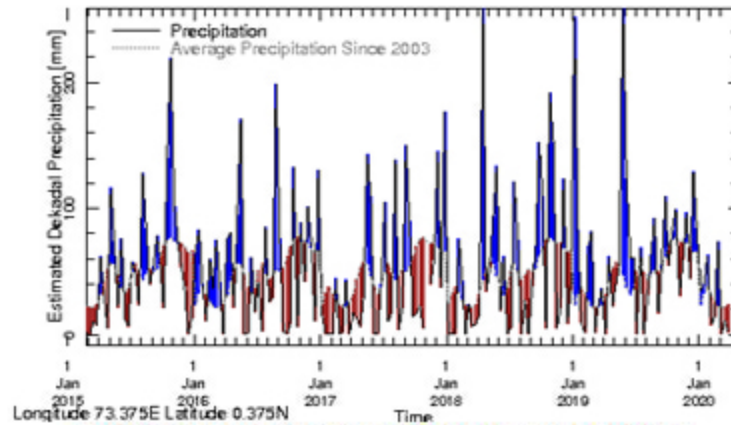

Longitude 73.375E Latitude 0.375N

Rainfall in the current year (black) compared to rainfall in previous 5 years

Longitude 73.375E Latitude 0.375N

Rainfall of past 365 days (black) compared to average rainfall since 2003.

Longitude 73.375E Latitude 0.375N

Rainfall in the past 5 years with above-average rainfall hatched in blue and below-average hatched in brown