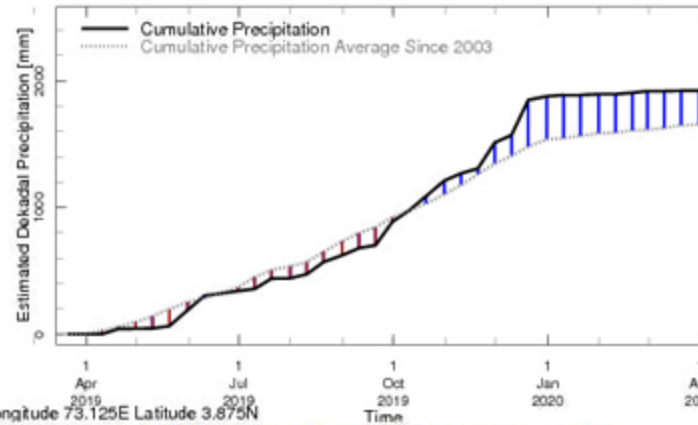

Central Maldives:

Longitude 73.125E Latitude 3.875N

Rainfall in the current year (black) compared to rainfall in previous 5 years

Longitude 73.125E Latitude 3.875N

Rainfall of past 365 days (black) compared to average rainfall since 2003.

Longitude 73.125E Latitude 3.875N

Rainfall in the past 5 years with above-average rainfall hatched in blue and below-average hatched in brown