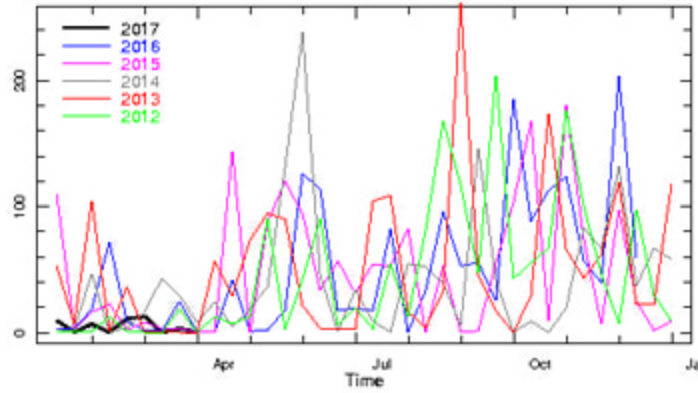

Central Maldives:

Longitude 73.125E Latitude 3.875N

Rainfall in the current year (black) compared to rainfall in previous 5 years

Longitude 73.125E Latitude 3.875N

Rainfall of past 365 days (black) compared to average rainfall since 2003.

Longitude 73.125E Latitude 3.875N

Rainfall in the past 5 years with above-average rainfall hatched in blue and below-average hatched in brown