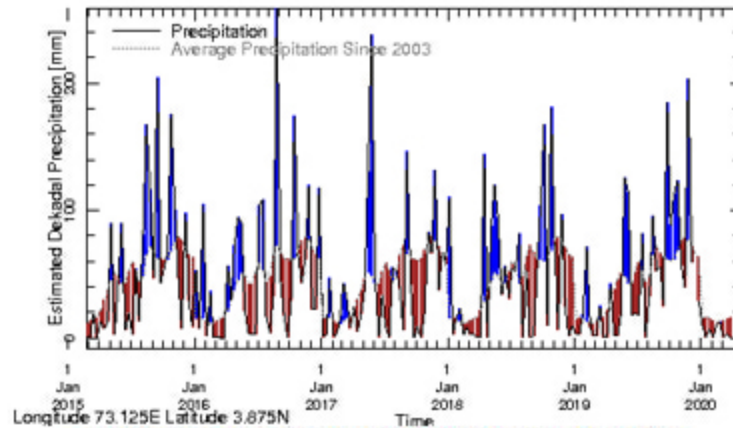

Central Maldives:

Longitude 73.125E Latitude 3.875N

Rainfall in the current year (black) compared to rainfall in previous 5 years

Longitude 73.125E Latitude 3.875N

Rainfall of past 365 days (black) compared to average rainfall since 2003.

Longitude 73.125E Latitude 3.875N

Rainfall in the past 5 years with above-average rainfall hatched in blue and below-average hatched in brown