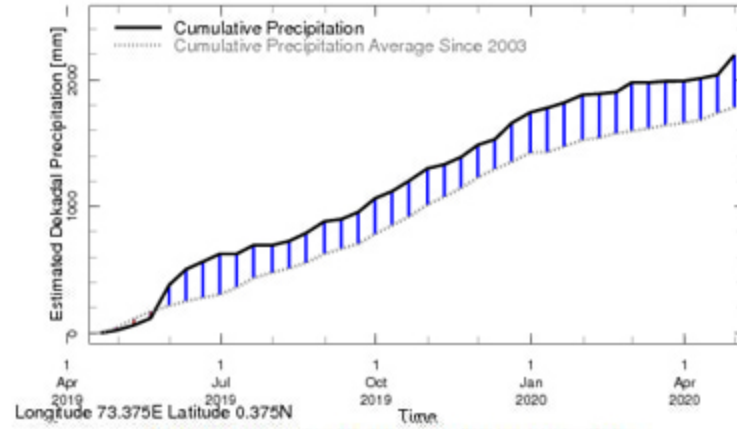

Longitude 73.375E Latitude 0.375N

**Rainfall in the current year (black) compared to rainfall in previous 5 years**

**Rainfall of past 365 days (black) compared to average rainfall since 2003.**

**Rainfall in the past 5 years with above-average rainfall hatched in blue and below-average hatched in brown**