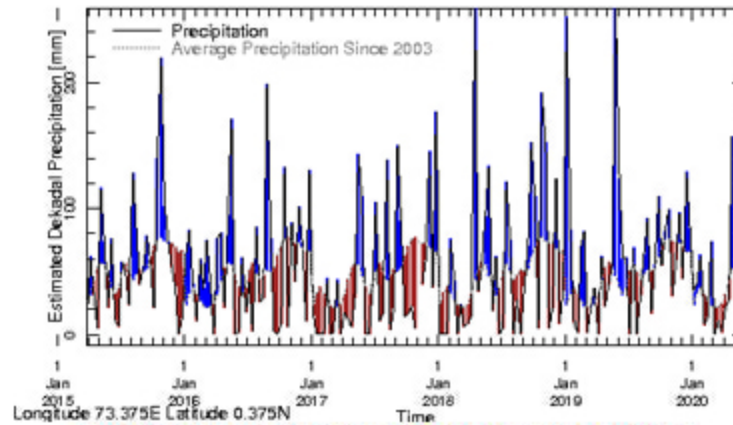

Longitude 73.375E Latitude 0.375N

**Rainfall in the current year (black) compared to rainfall in previous 5 years**

**Rainfall of past 365 days (black) compared to average rainfall since 2003.**

**Rainfall in the past 5 years with above-average rainfall hatched in blue and below-average hatched in brown**