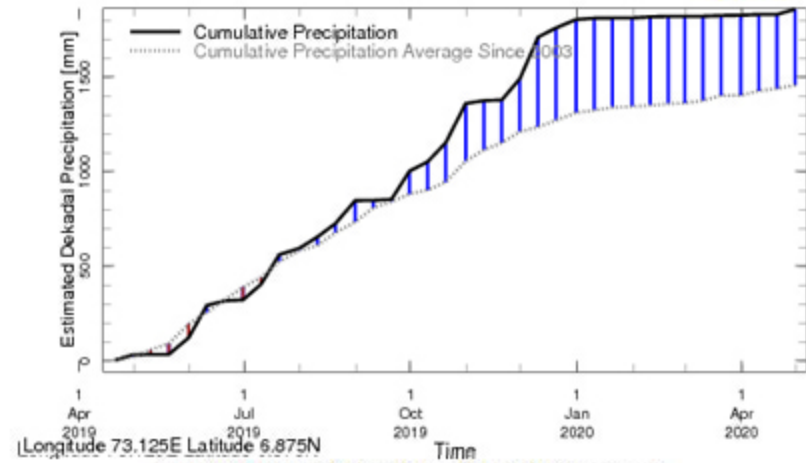

Longitude 73.125E Latitude 6.875N

**Rainfall in the current year (black) compared to rainfall in previous 5 years**

Longitude 73.125E Latitude 6.875N

**Rainfall of past 365 days (black) compared to average rainfall since 2003.**

Longitude 73.125E Latitude 6.875N

**Rainfall in the past 5 years with above-average rainfall hatched in blue and below-average hatched in brown**