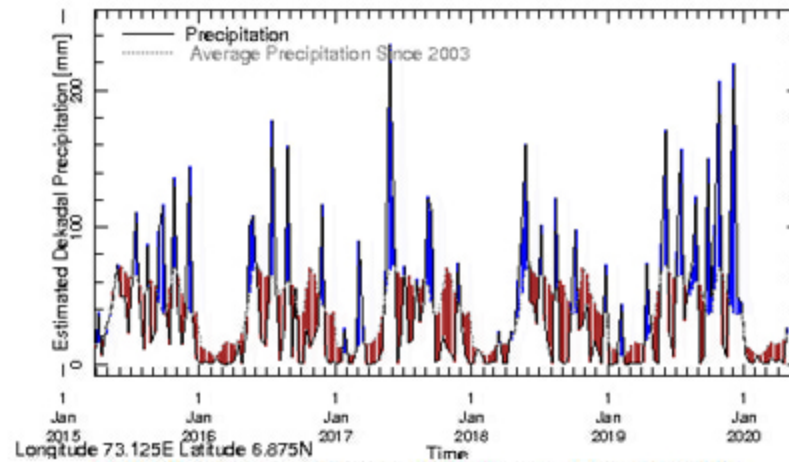

Longitude 73.125E Latitude 6.875N

**Rainfall in the current year (black) compared to rainfall in previous 5 years**

Longitude 73.125E Latitude 6.875N

**Rainfall of past 365 days (black) compared to average rainfall since 2003.**

Longitude 73.125E Latitude 6.875N

**Rainfall in the past 5 years with above-average rainfall hatched in blue and below-average hatched in brown**