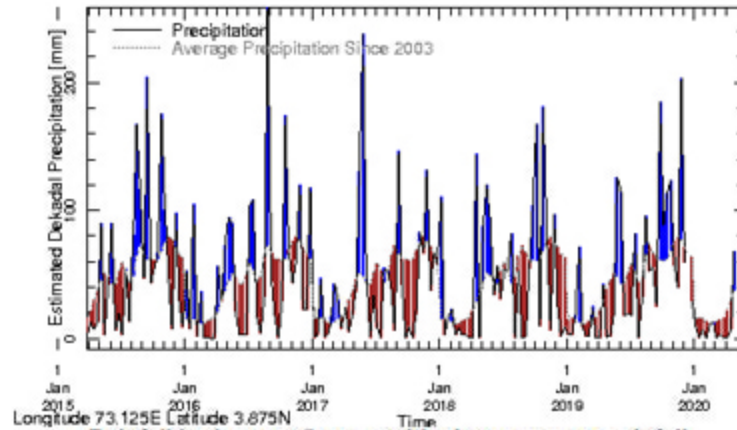

Central Maldives:

Longitude 73.125E Latitude 3.675N

Rainfall in the current year (black) compared to rainfall in previous 5 years

Longitude 73.125E Latitude 3.675N

Rainfall of past 365 days (black) compared to average rainfall since 2003.

Longitude 73.125E Latitude 3.675N

Rainfall in the past 5 years with above-average rainfall hatched in blue and below-average hatched in brown