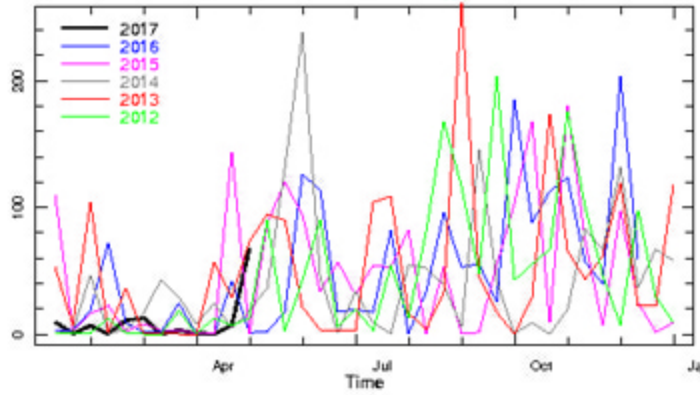

Central Maldives:

Longitude 73.125E Latitude 3.675N

Rainfall in the current year (black) compared to rainfall in previous 5 years

Longitude 73.125E Latitude 3.675N

Rainfall of past 365 days (black) compared to average rainfall since 2003.

Longitude 73.125E Latitude 3.675N

Rainfall in the past 5 years with above-average rainfall hatched in blue and below-average hatched in brown