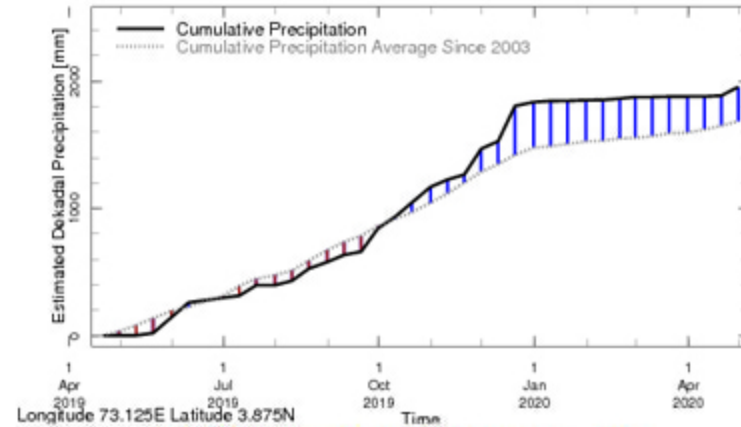

Central Maldives:

Longitude 73.125E Latitude 3.675N

Rainfall in the current year (black) compared to rainfall in previous 5 years

Longitude 73.125E Latitude 3.675N

Rainfall of past 365 days (black) compared to average rainfall since 2003.

Longitude 73.125E Latitude 3.675N

Rainfall in the past 5 years with above-average rainfall hatched in blue and below-average hatched in brown