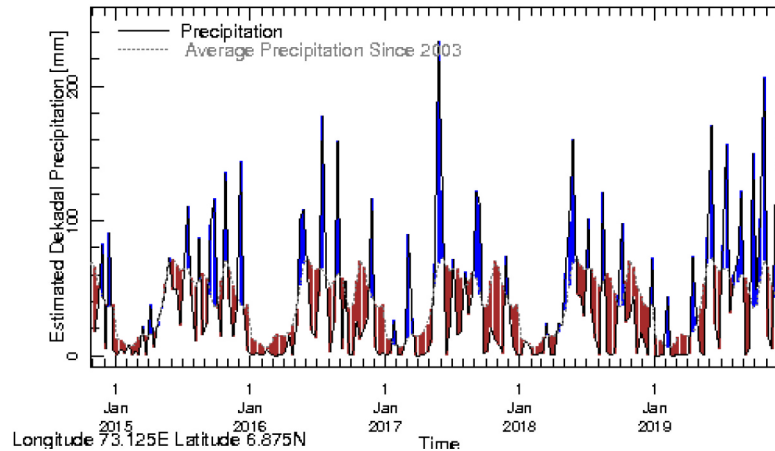

Longitude 73.125E Latitude 6.875N

**Rainfall in the current year (black) compared to rainfall in previous 5 years**

Longitude 73.125E Latitude 6.875N

**Rainfall of past 365 days (black) compared to average rainfall since 2003.**

**Rainfall in the past 5 years with above-average rainfall hatched in blue and below-average hatched in brown**