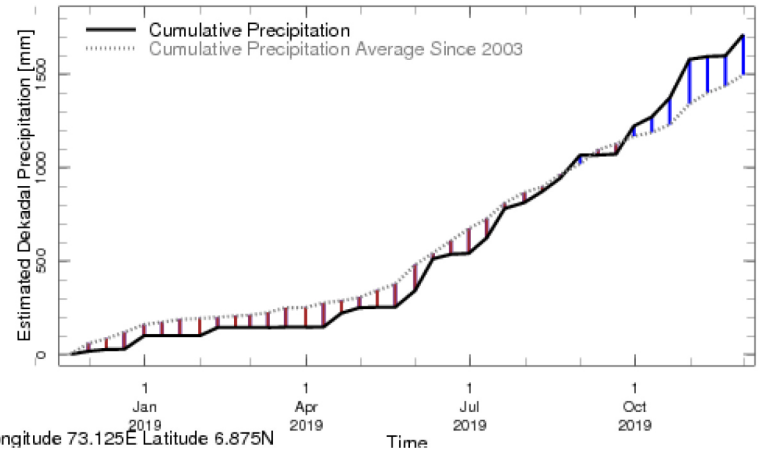

Longitude 73.125E Latitude 6.875N

**Rainfall in the current year (black) compared to rainfall in previous 5 years**

Longitude 73.125E Latitude 6.875N

**Rainfall of past 365 days (black) compared to average rainfall since 2003.**

**Rainfall in the past 5 years with above-average rainfall hatched in blue and below-average hatched in brown**