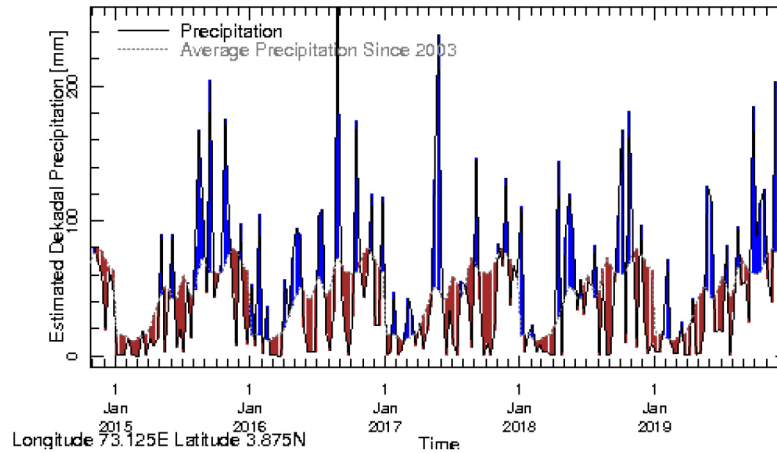

Central Maldives:

Longitude 73.125E Latitude 3.875N

Rainfall in the current year (black) compared to rainfall in previous 5 years

Longitude 73.125E Latitude 3.875N

Rainfall of past 365 days (black) compared to average rainfall since 2003.

Longitude 73.125E Latitude 3.875N

Rainfall in the past 5 years with above-average rainfall hatched in blue and below-average hatched in brown