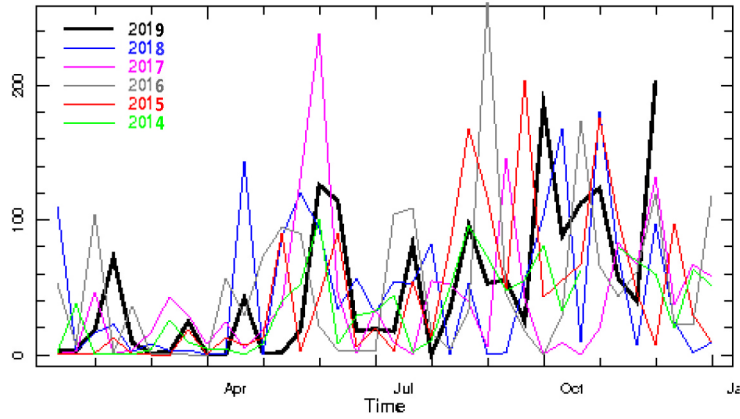

Central Maldives:

Longitude 73.125E Latitude 3.875N

Rainfall in the current year (black) compared to rainfall in previous 5 years

Longitude 73.125E Latitude 3.875N

Rainfall of past 365 days (black) compared to average rainfall since 2003.

Longitude 73.125E Latitude 3.875N

Rainfall in the past 5 years with above-average rainfall hatched in blue and below-average hatched in brown