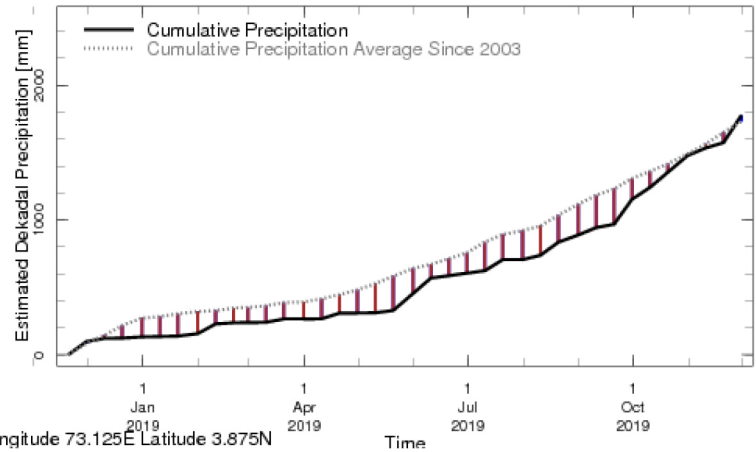

Central Maldives:

Longitude 73.125E Latitude 3.875N

Rainfall in the current year (black) compared to rainfall in previous 5 years

Longitude 73.125E Latitude 3.875N

Rainfall of past 365 days (black) compared to average rainfall since 2003.

Longitude 73.125E Latitude 3.875N

Rainfall in the past 5 years with above-average rainfall hatched in blue and below-average hatched in brown