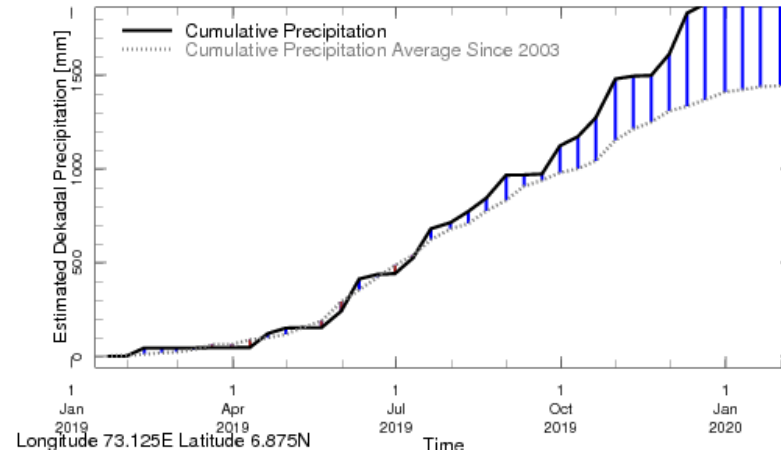

Longitude 73.125E Latitude 6.875N
Rainfall in the current year (black) compared to rainfall in previous 5 years

Rainfall of past 365 days (black) compared to average rainfall since 2003.

Rainfall in the past 5 years with above-average rainfall hatched in blue and below-average hatched in brown