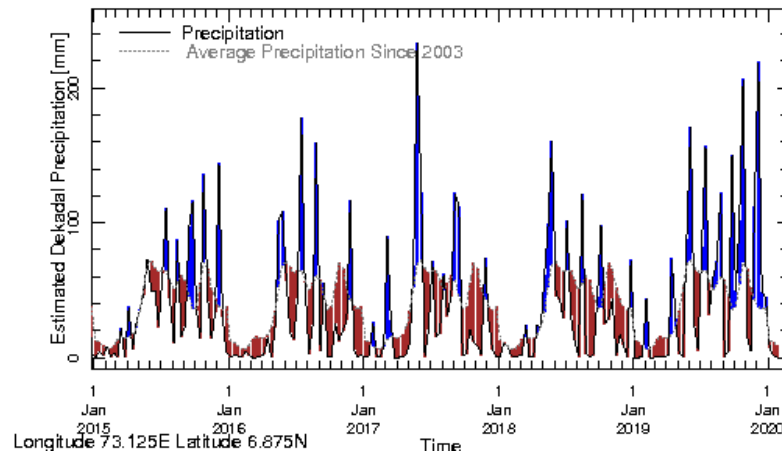

Longitude 73.125E Latitude 6.875N
Rainfall in the current year (black) compared to rainfall in previous 5 years

Rainfall of past 365 days (black) compared to average rainfall since 2003.

Rainfall in the past 5 years with above-average rainfall hatched in blue and below-average hatched in brown