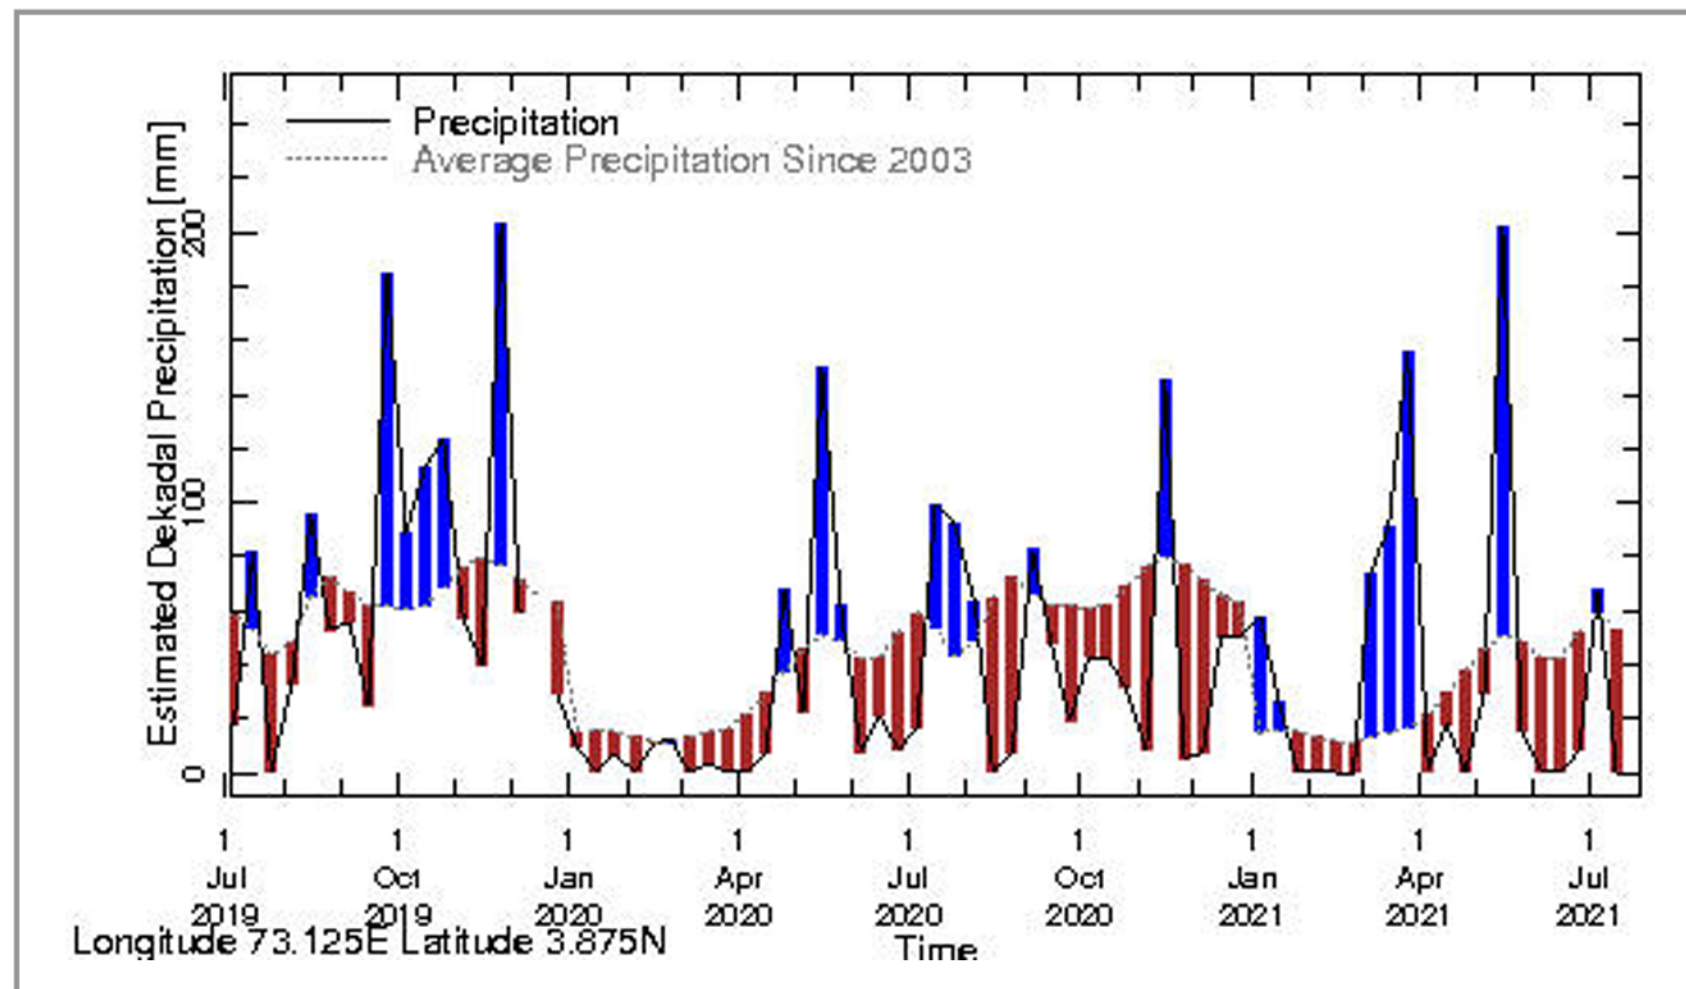

Rainfall in the current year (black) compared to rainfall in previous 5 years

Rainfall of past 365 days (black) compared to average rainfall since 2003.

Rainfall in the past 5 years with above-average rainfall hatched in blue and below-average hatched in brown