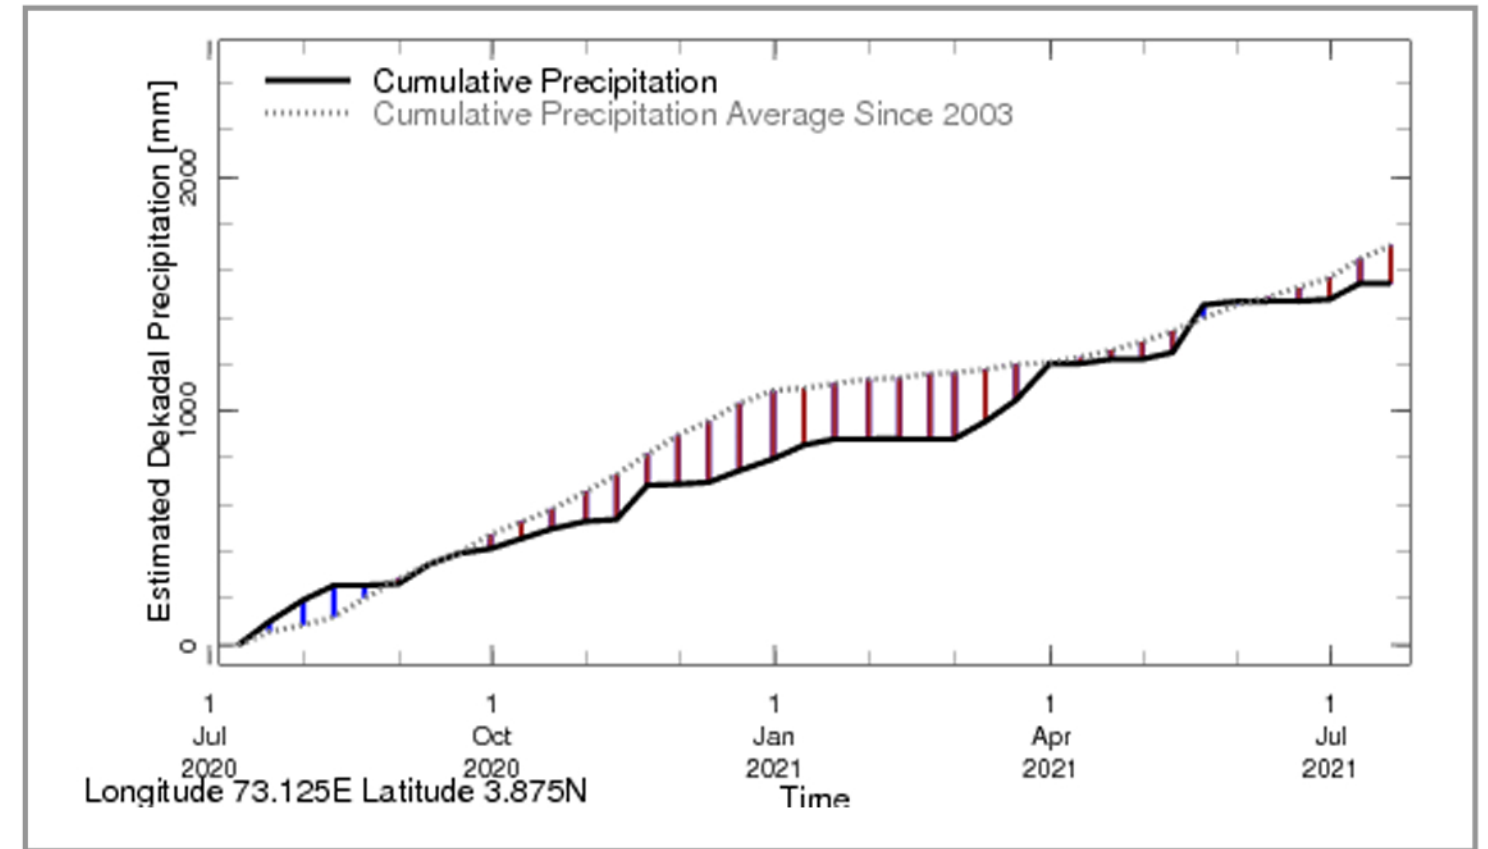

Rainfall in the current year (black) compared to rainfall in previous 5 years

Rainfall of past 365 days (black) compared to average rainfall since 2003.

Rainfall in the past 5 years with above-average rainfall hatched in blue and below-average hatched in brown