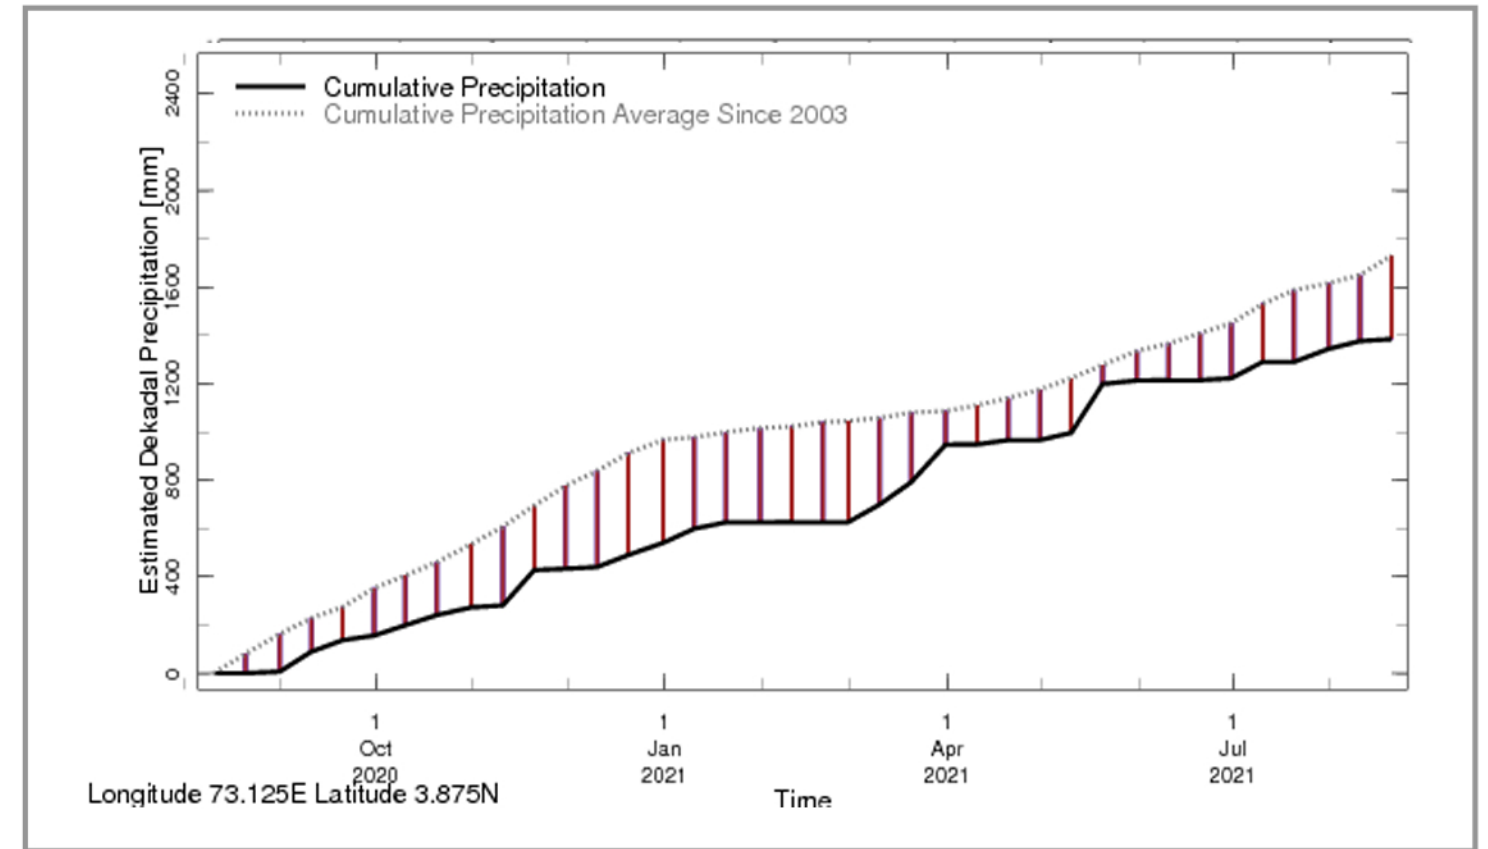

Rainfall in the current year (black) compared to rainfall in previous 5 years

Rainfall of past 365 days (black) compared to average rainfall since 2003.

Rainfall in the past 5 years with above-average rainfall hatched in blue and below-average hatched in brown