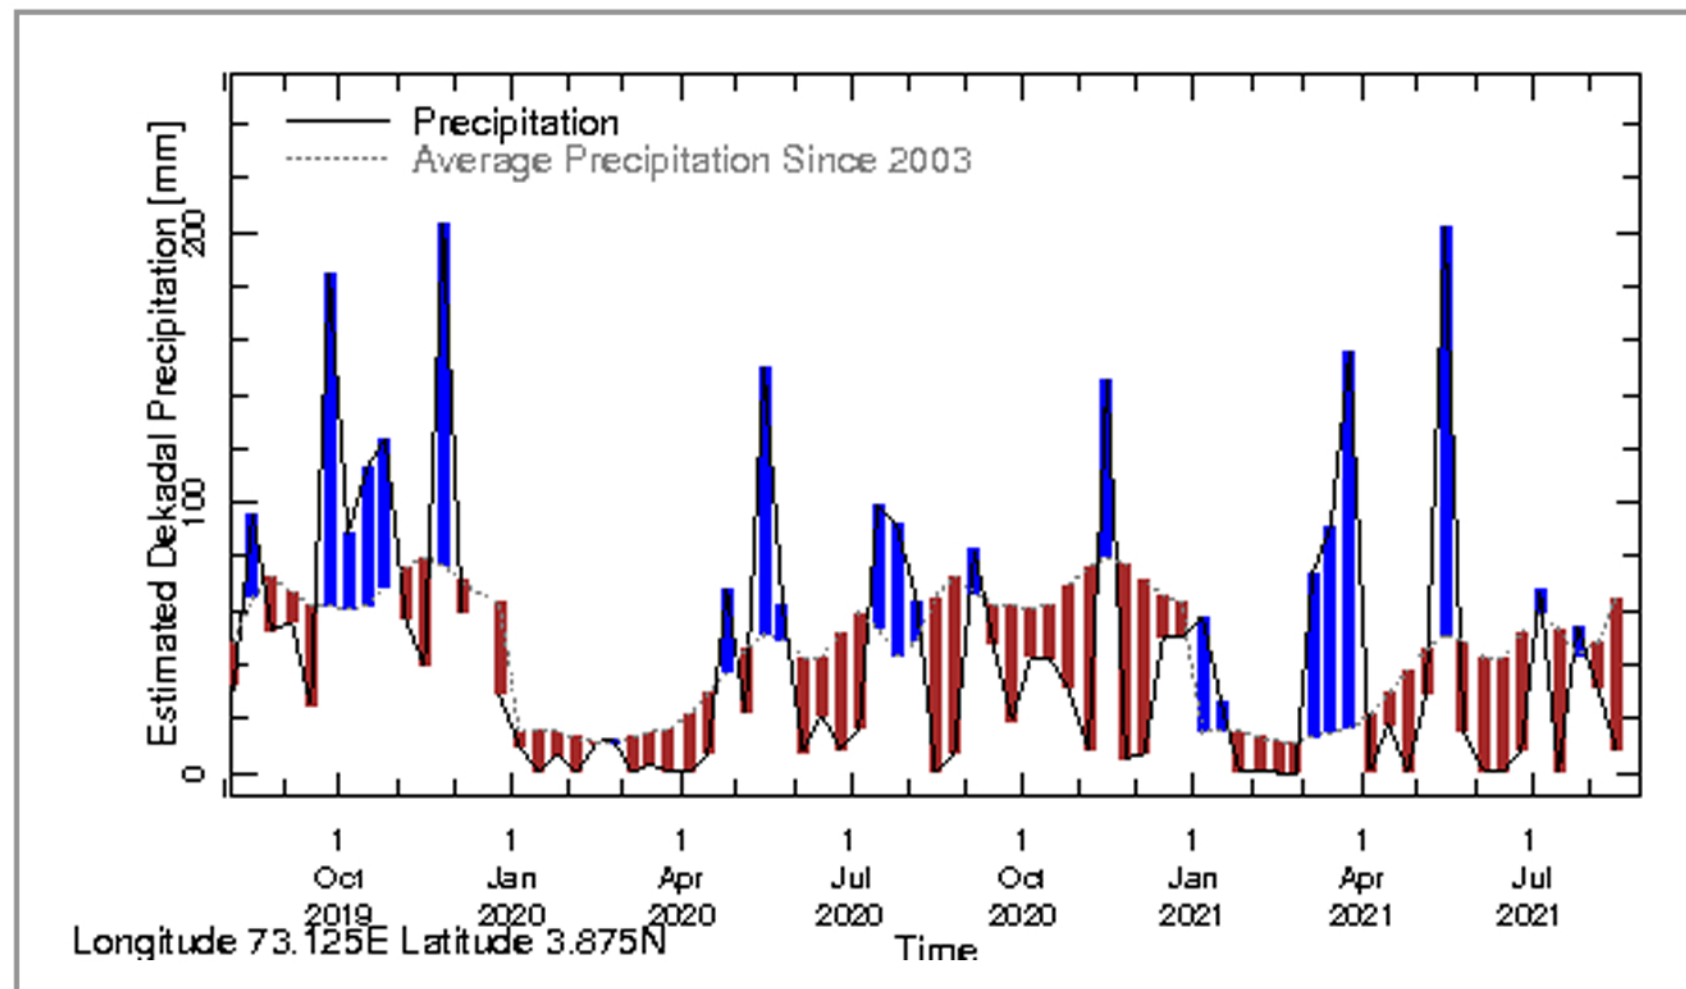

Rainfall in the current year (black) compared to rainfall in previous 5 years

Rainfall of past 365 days (black) compared to average rainfall since 2003.

Rainfall in the past 5 years with above-average rainfall hatched in blue and below-average hatched in brown