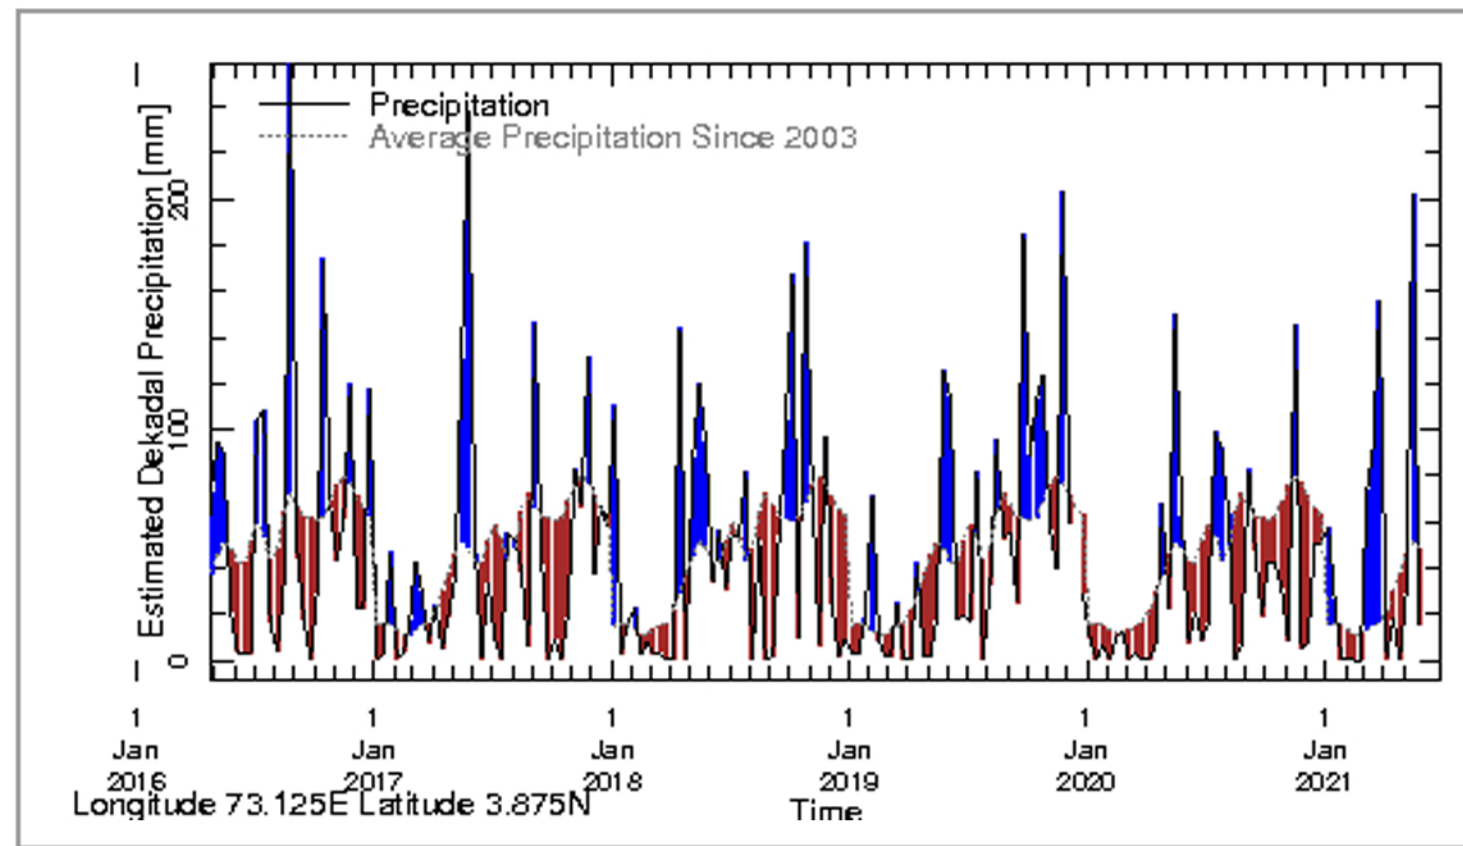

Rainfall in the current year (black) compared to rainfall in previous 5 years

Rainfall of past 365 days (black) compared to average rainfall since 2003.

Rainfall in the past 5 years with above-average rainfall hatched in blue and below-average hatched in brown