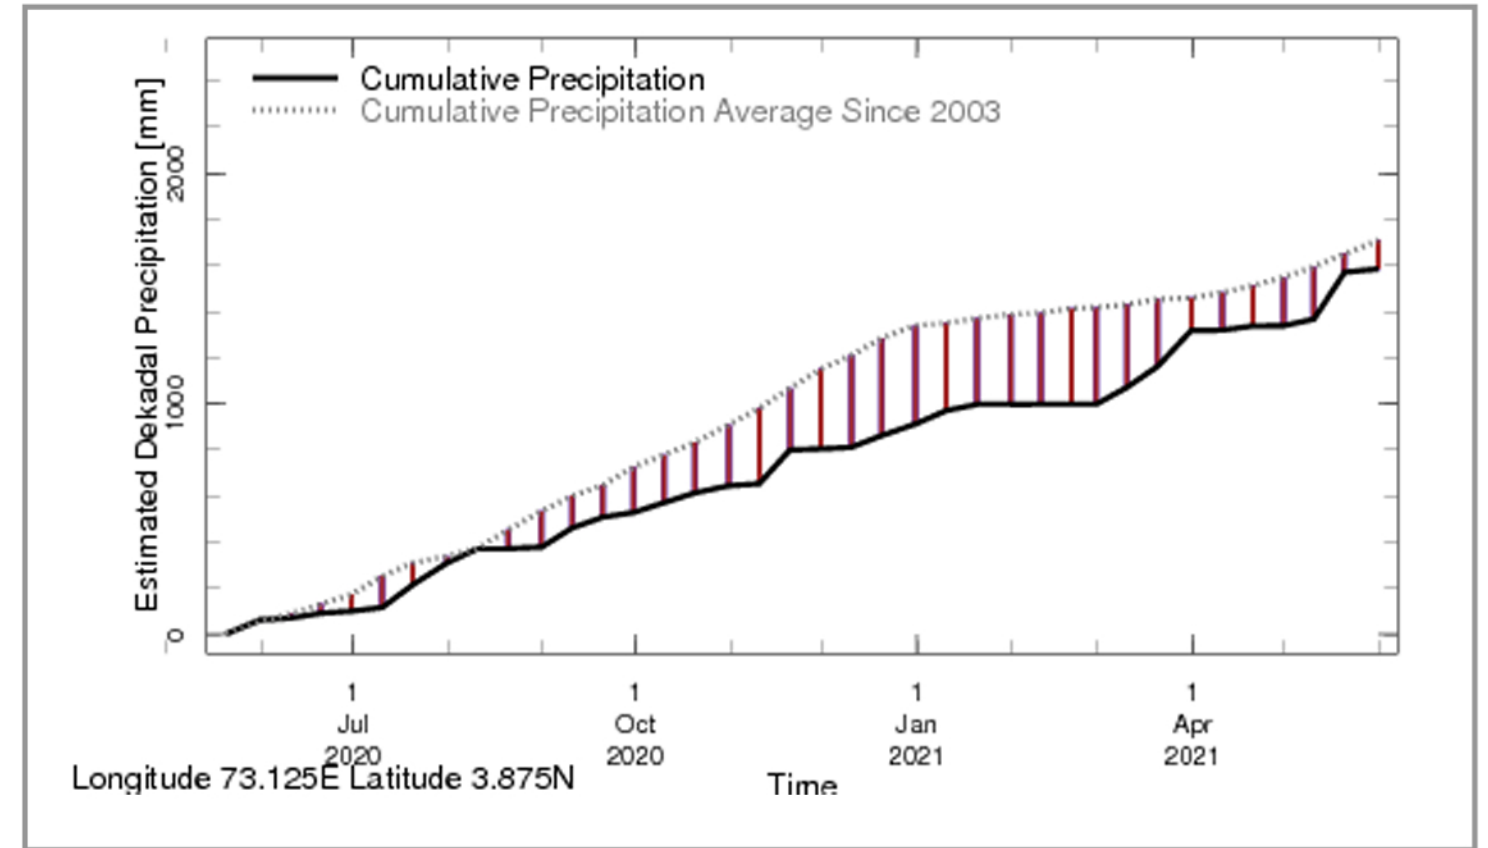

Rainfall in the current year (black) compared to rainfall in previous 5 years

Rainfall of past 365 days (black) compared to average rainfall since 2003.

Rainfall in the past 5 years with above-average rainfall hatched in blue and below-average hatched in brown