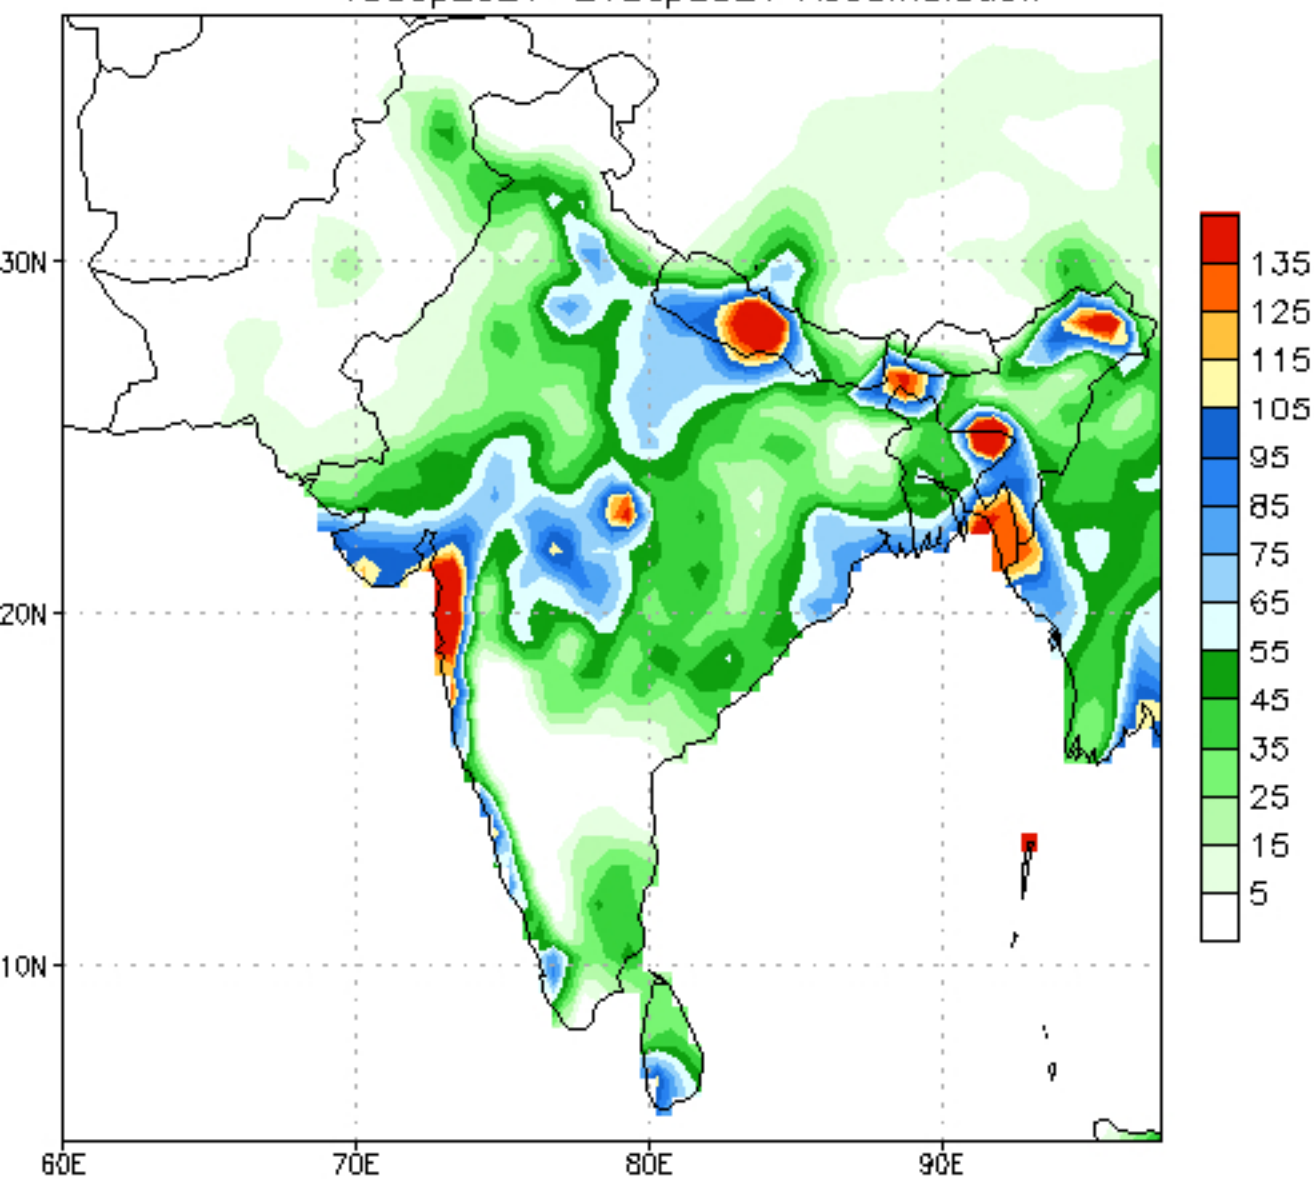

NCEP GFS Ensemble Forecast 1–7 Day Precipitation (mm)
from: 15Sep2021
15Sep2021–21Sep2021 Accumulation

Bias correction based on last 30-day forecast error

NCEP GFS Ensemble Forecast 8–14 Day Precipitation (mm)
from: 15Sep2021
22Sep2021–28Sep2021 Accumulation

Bias correction based on last 30-day forecast error