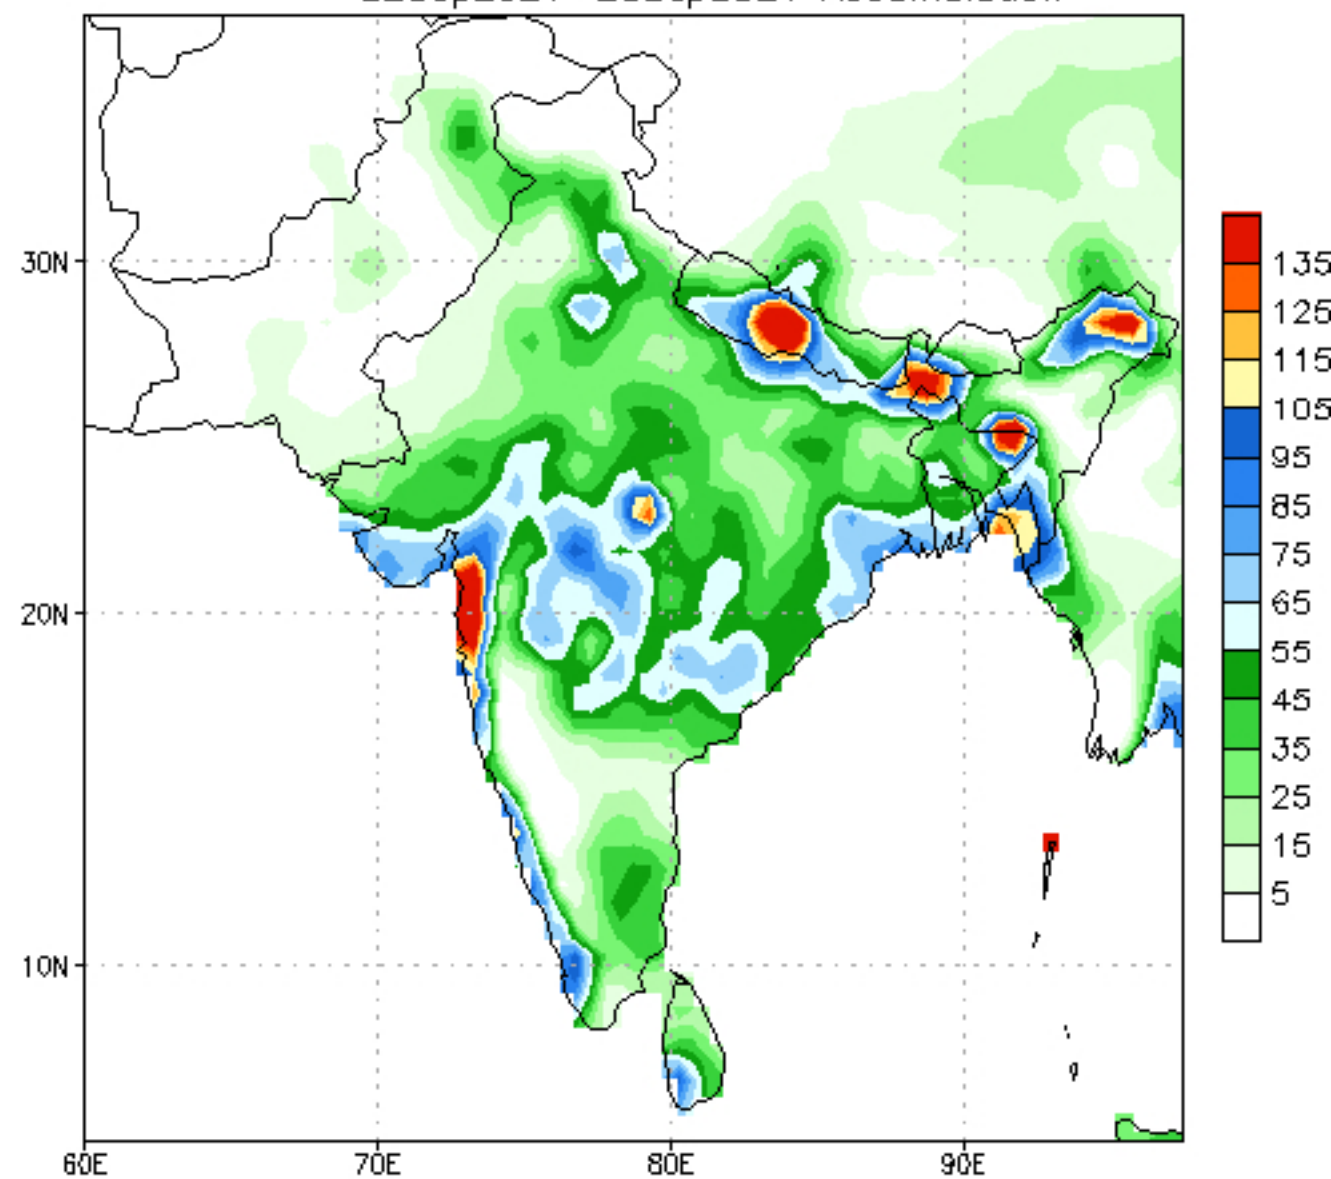

NCEP GFS Ensemble Forecast 1–7 Day Precipitation (mm)
from: 15Sep2021
15Sep2021–21Sep2021 Accumulation

Bias correction based on last 30-day forecast error

NCEP GFS Ensemble Forecast 8–14 Day Precipitation (mm)
from: 15Sep2021
22Sep2021–28Sep2021 Accumulation

Bias correction based on last 30-day forecast error